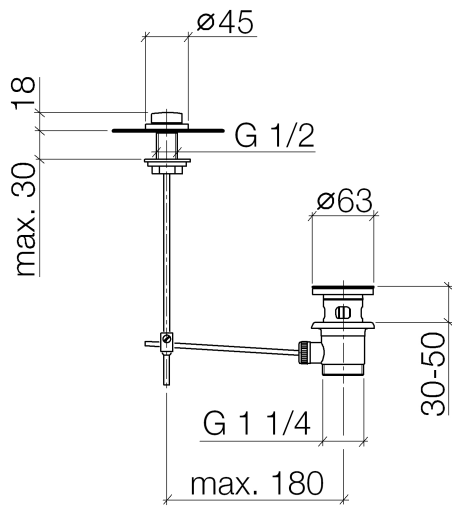

**Basin Waste with knob for deck mounting 1 1/4" - Chrome**

IMO

10 200 970

Fits: IMO, LULU, MADISON, MEM, TARA,  
CL.1, LISSÉ, VAIA, META, CYO

	Chrome	10 200 970-00
	Brushed Platinum	10 200 970-06
	Platinum	10 200 970-08
	Durabronze (23kt Gold)	10 200 970-09
	Dark Chrome	10 200 970-19
	Light Gold	10 200 970-26
	Brushed Light Gold	10 200 970-27
	Brushed Durabronze (23kt Gold)	10 200 970-28
	Matte Black	10 200 970-33
	Brushed Bronze	10 200 970-42
	Brushed Champagne (22kt Gold)	10 200 970-46
	Champagne (22kt Gold)	10 200 970-47
	Brushed Chrome	10 200 970-93
	Brushed Dark Platinum	10 200 970-99

## Basin Waste with knob for deck mounting 1 1/4" - Chrome

---

IMO

10 200 970

Only suitable for basins with an overflow.

10 200 970

10 200 970

Parts for other finishes can be found here: Brushed Platinum

Spare parts list

No.	Item Number	Name	Quantity used	Delivery time
1	09 21 33 001-00	handle	1	10
2	09 14 10 007 90	seal	2	2
3	09 31 09 004-00	pull-rod	1	10
4	09 18 40 022-00	sleeve	1	10
5	09 14 10 095 90	seal	1	2
6	09 14 05 012 90	seal	1	2
7	09 14 40 001 90	seal	1	60
8	09 23 10 010 90	nut	1	2
9	90 11 01 001 00-00	pop-up waste	1	10